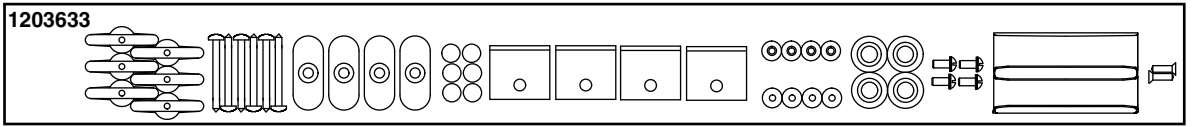

 If your shower door has brackets that look like this, please contact Customer Service at 1-888-STERLING.

**Finish/color code must be specified when ordering.