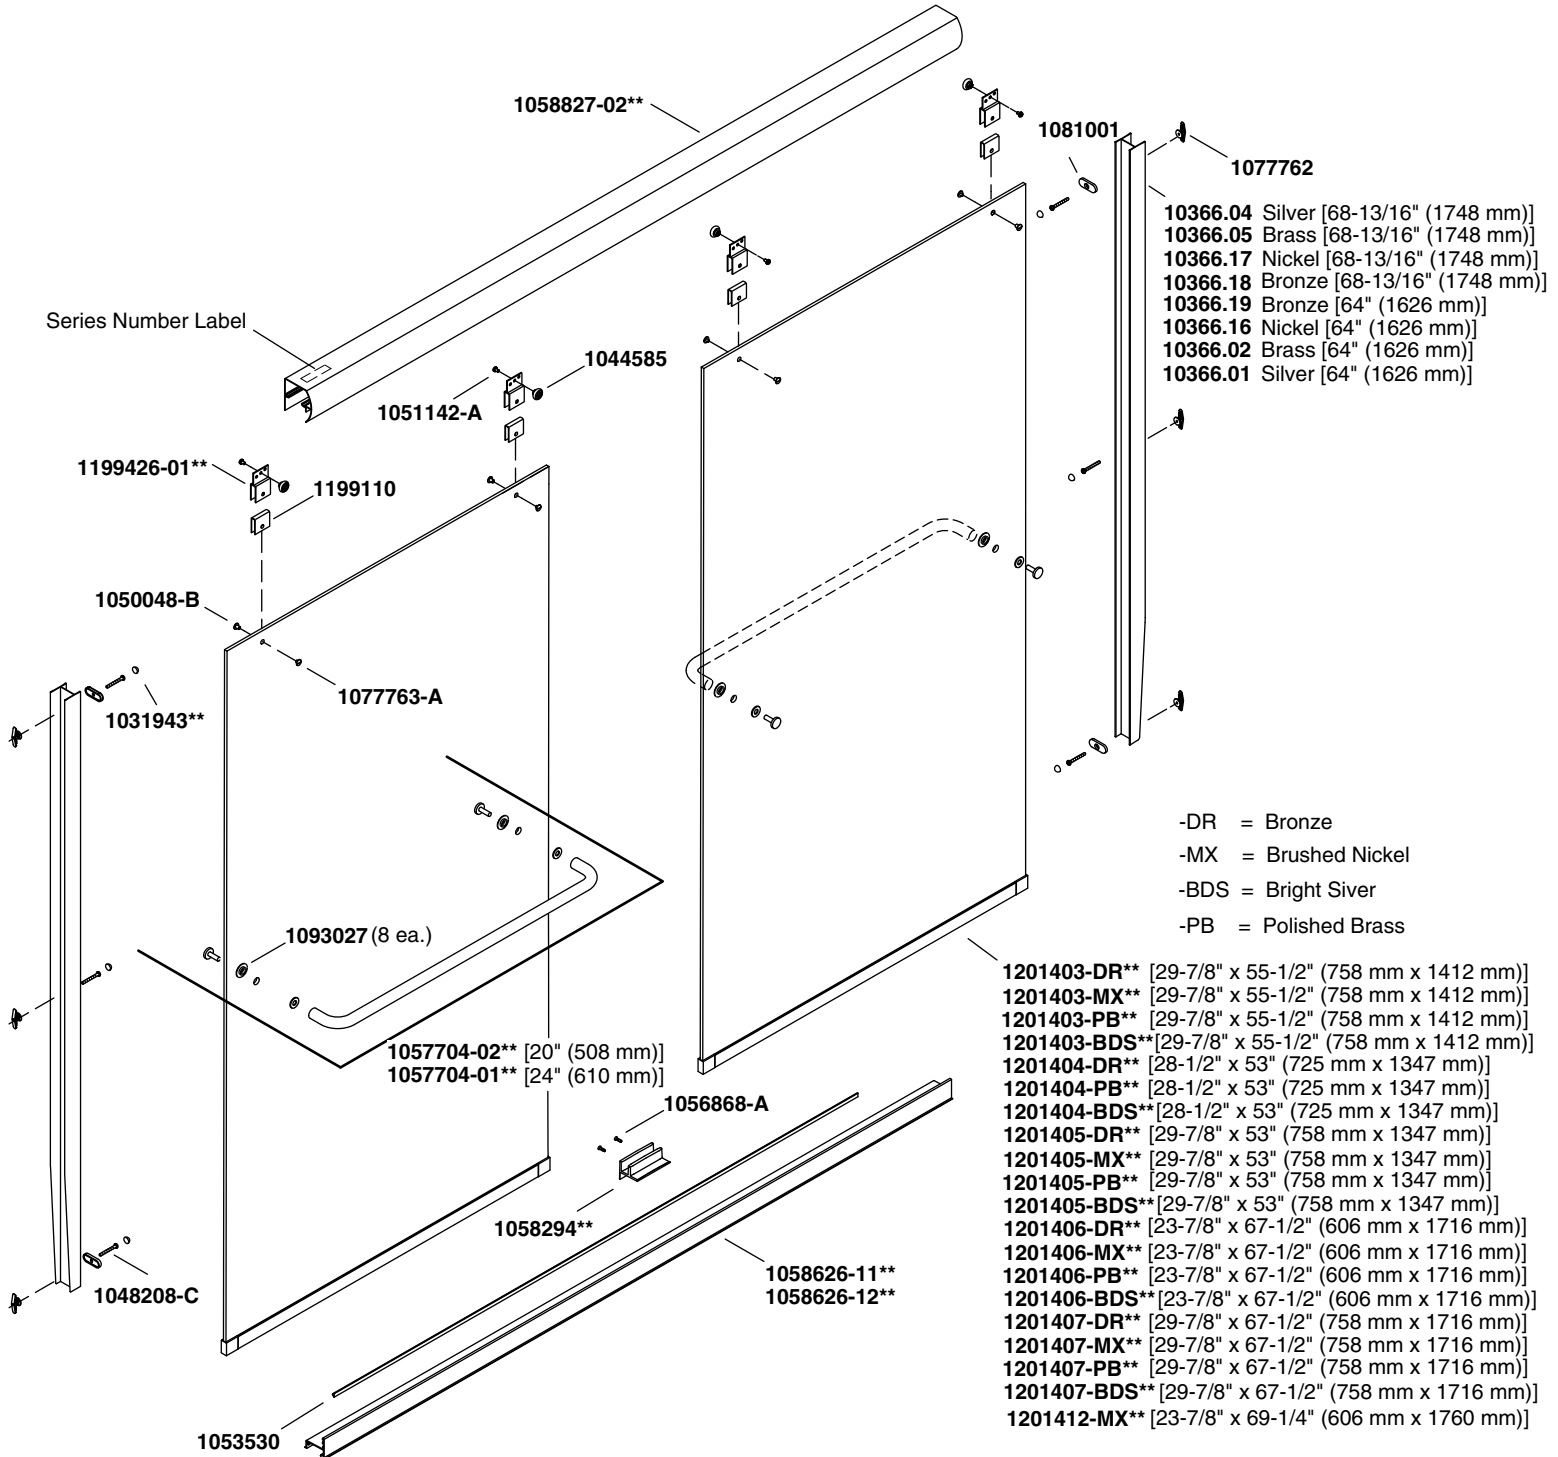

 If your shower door has brackets that look like this, please contact Customer Service at 1-888-STERLING.

**Finish/color code must be specified when ordering.